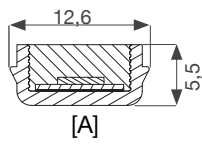

BEST. NR PART NO		BEST. NR AM PART NO AM			VERSION	LUMEN	KELVIN	LÄNGE LENGTH	ANSCHLUSS CONNECTOR	KABEL CABLE
30-2600-137		30-2600-131	LED	12V	[A]	420	3000	0,50 m	Einzellader-Verbinder single wire connector	0,50 m
30-2700-217		30-2700-211	LED	24V	[A]	420	3000	0,50 m	Einzellader-Verbinder single wire connector	0,50 m
30-2600-167		30-2600-161	LED	12V	[A]	420	6000	0,50 m	Einzellader-Verbinder single wire connector	0,50 m
30-2700-247		30-2700-241	LED	24V	[A]	420	6000	0,50 m	Einzellader-Verbinder single wire connector	0,50 m
30-3100-297		30-3100-291	LED	12V	[A]	760	3000	0,50 m	Einzellader-Verbinder single wire connector	0,50 m
30-3200-637		30-3200-631	LED	24V	[A]	760	3000	0,50 m	Einzellader-Verbinder single wire connector	0,50 m
30-3100-327		30-3100-321	LED	12V	[A]	760	6000	0,50 m	Einzellader-Verbinder single wire connector	0,50 m
30-3200-667		30-3200-661	LED	24V	[A]	760	6000	0,50 m	Einzellader-Verbinder single wire connector	0,50 m
30-2600-147		30-2600-141	LED	12V	[A]	420	3000	1,00 m	Einzellader-Verbinder single wire connector	0,50 m
30-2700-227		30-2700-221	LED	24V	[A]	420	3000	1,00 m	Einzellader-Verbinder single wire connector	0,50 m
30-2600-177		30-2600-171	LED	12V	[A]	420	6000	1,00 m	Einzellader-Verbinder single wire connector	0,50 m
30-2700-257		30-2700-251	LED	24V	[A]	420	6000	1,00 m	Einzellader-Verbinder single wire connector	0,50 m
30-3100-307		30-3100-301	LED	12V	[A]	760	3000	1,00 m	Einzellader-Verbinder single wire connector	0,50 m
30-3200-647		30-3200-641	LED	24V	[A]	760	3000	1,00 m	Einzellader-Verbinder single wire connector	0,50 m
30-3100-337		30-3100-331	LED	12V	[A]	760	6000	1,00 m	Einzellader-Verbinder single wire connector	0,50 m
30-3200-677		30-3200-671	LED	24V	[A]	760	6000	1,00 m	Einzellader-Verbinder single wire connector	0,50 m
30-2600-157		30-2600-151	LED	12V	[A]	420	3000	2,50 m	Einzellader-Verbinder single wire connector	0,50 m
30-2700-237		30-2700-231	LED	24V	[A]	420	3000	2,50 m	Einzellader-Verbinder single wire connector	0,50 m
30-2600-187		30-2600-181	LED	12V	[A]	420	6000	2,50 m	Einzellader-Verbinder single wire connector	0,50 m
30-2700-267		30-2700-261	LED	24V	[A]	420	6000	2,50 m	Einzellader-Verbinder single wire connector	0,50 m
30-3100-317		30-3100-311	LED	12V	[A]	760	3000	2,50 m	Einzellader-Verbinder single wire connector	0,50 m
30-3200-657		30-3200-651	LED	24V	[A]	760	3000	2,50 m	Einzellader-Verbinder single wire connector	0,50 m
30-3100-347		30-3100-341	LED	12V	[A]	760	6000	2,50 m	Einzellader-Verbinder single wire connector	0,50 m
30-3200-687		30-3200-681	LED	24V	[A]	760	6000	2,50 m	Einzellader-Verbinder single wire connector	0,50 m