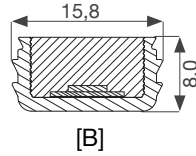

FlexLEDmedium