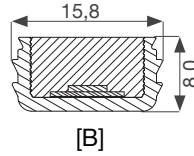

FlexLEDmedium