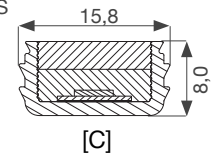

DIFFUSER VERGUSS

BEST. NR PART NO		BEST. NR AM PART NO AM			VERSION	LUMEN	KELVIN	LÄNGE LENGTH	ANSCHLUSS CONNECTOR	KABEL CABLE
30-2600-137		30-2600-131	LED	12V	[A]	420	3000	0,50 m	Einzellader-Verbinder single wire connector	0,50 m
30-2700-217		30-2700-211	LED	24V	[A]	420	3000	0,50 m	Einzellader-Verbinder single wire connector	0,50 m
30-2600-167		30-2600-161	LED	12V	[A]	420	6000	0,50 m	Einzellader-Verbinder single wire connector	0,50 m
30-2700-247		30-2700-241	LED	24V	[A]	420	6000	0,50 m	Einzellader-Verbinder single wire connector	0,50 m
30-3100-297		30-3100-291	LED	12V	[A]	760	3000	0,50 m	Einzellader-Verbinder single wire connector	0,50 m
30-3200-637		30-3200-631	LED	24V	[A]	760	3000	0,50 m	Einzellader-Verbinder single wire connector	0,50 m
30-3100-327		30-3100-321	LED	12V	[A]	760	6000	0,50 m	Einzellader-Verbinder single wire connector	0,50 m
30-3200-667		30-3200-661	LED	24V	[A]	760	6000	0,50 m	Einzellader-Verbinder single wire connector	0,50 m
30-2600-147		30-2600-141	LED	12V	[A]	420	3000	1,00 m	Einzellader-Verbinder single wire connector	0,50 m
30-2700-227		30-2700-221	LED	24V	[A]	420	3000	1,00 m	Einzellader-Verbinder single wire connector	0,50 m
30-2600-177		30-2600-171	LED	12V	[A]	420	6000	1,00 m	Einzellader-Verbinder single wire connector	0,50 m
30-2700-257		30-2700-251	LED	24V	[A]	420	6000	1,00 m	Einzellader-Verbinder single wire connector	0,50 m
30-3100-307		30-3100-301	LED	12V	[A]	760	3000	1,00 m	Einzellader-Verbinder single wire connector	0,50 m
30-3200-647		30-3200-641	LED	24V	[A]	760	3000	1,00 m	Einzellader-Verbinder single wire connector	0,50 m
30-3100-337		30-3100-331	LED	12V	[A]	760	6000	1,00 m	Einzellader-Verbinder single wire connector	0,50 m
30-3200-677		30-3200-671	LED	24V	[A]	760	6000	1,00 m	Einzellader-Verbinder single wire connector	0,50 m
30-2600-157		30-2600-151	LED	12V	[A]	420	3000	2,50 m	Einzellader-Verbinder single wire connector	0,50 m
30-2700-237		30-2700-231	LED	24V	[A]	420	3000	2,50 m	Einzellader-Verbinder single wire connector	0,50 m
30-2600-187		30-2600-181	LED	12V	[A]	420	6000	2,50 m	Einzellader-Verbinder single wire connector	0,50 m
30-2700-267		30-2700-261	LED	24V	[A]	420	6000	2,50 m	Einzellader-Verbinder single wire connector	0,50 m
30-3100-317		30-3100-311	LED	12V	[A]	760	3000	2,50 m	Einzellader-Verbinder single wire connector	0,50 m
30-3200-657		30-3200-651	LED	24V	[A]	760	3000	2,50 m	Einzellader-Verbinder single wire connector	0,50 m
30-3100-347		30-3100-341	LED	12V	[A]	760	6000	2,50 m	Einzellader-Verbinder single wire connector	0,50 m
30-3200-687		30-3200-681	LED	24V	[A]	760	6000	2,50 m	Einzellader-Verbinder single wire connector	0,50 m